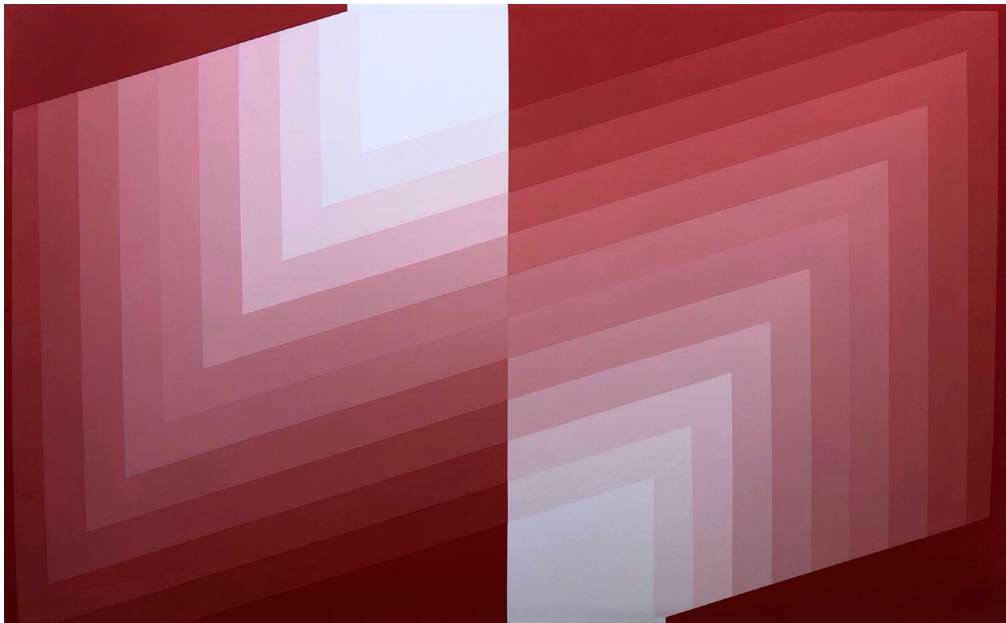

As you are series, 2021
Acrílico sobre tela | 80 x 110 cm
Acrylic on canvas | 31.4 x 43

As you are / Crossing Sharp, 2021
Acrílico sobre tela | 50 x 35 cm
Acrylic on canvas | 19 7/10 x 13 4/5 in

Serie Shiny
Acrílico sobre tela | 95 x 154 cm
Acrylic on canvas | 37 2/5 x 60 3/5 in