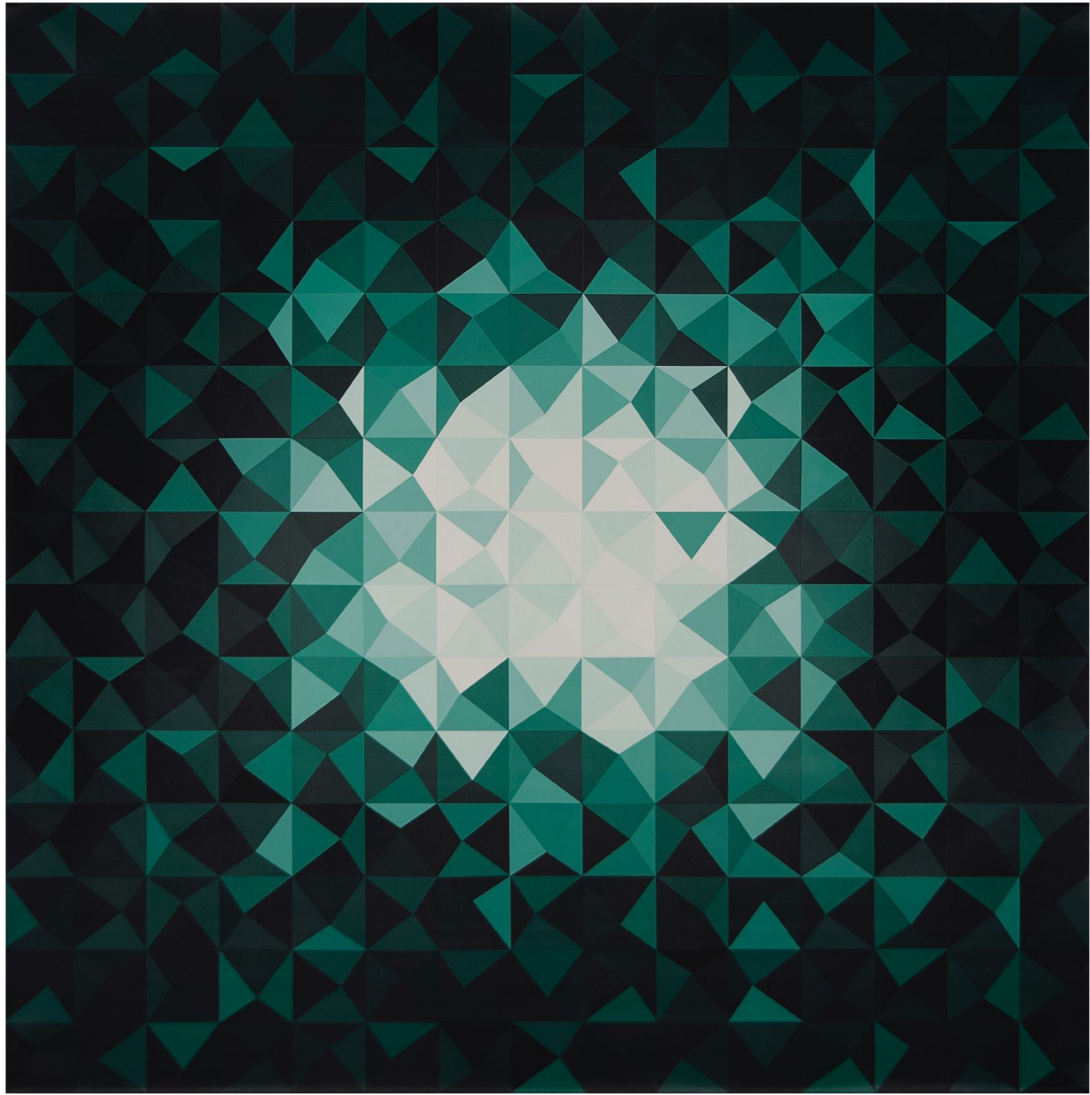

Serie Tribeca
Acrílico sobre tela | 100 x100 cm
Acrylic on canvas | 39 2/5 x 39 2/5