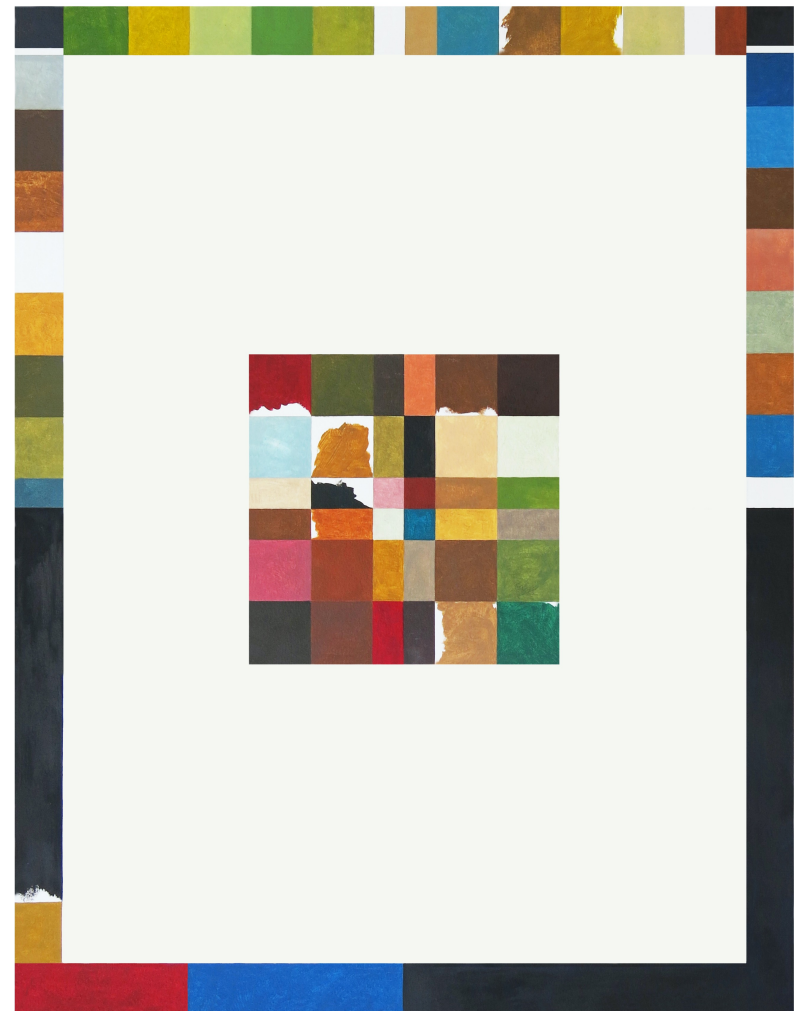

Hernán PAGANINI

Todos los caminos conducen al centro
Acrílico sobre cartón encontrado | 70 x 50 cm
Acrylic painting over found cardboard | 27.55 x 19.68 in