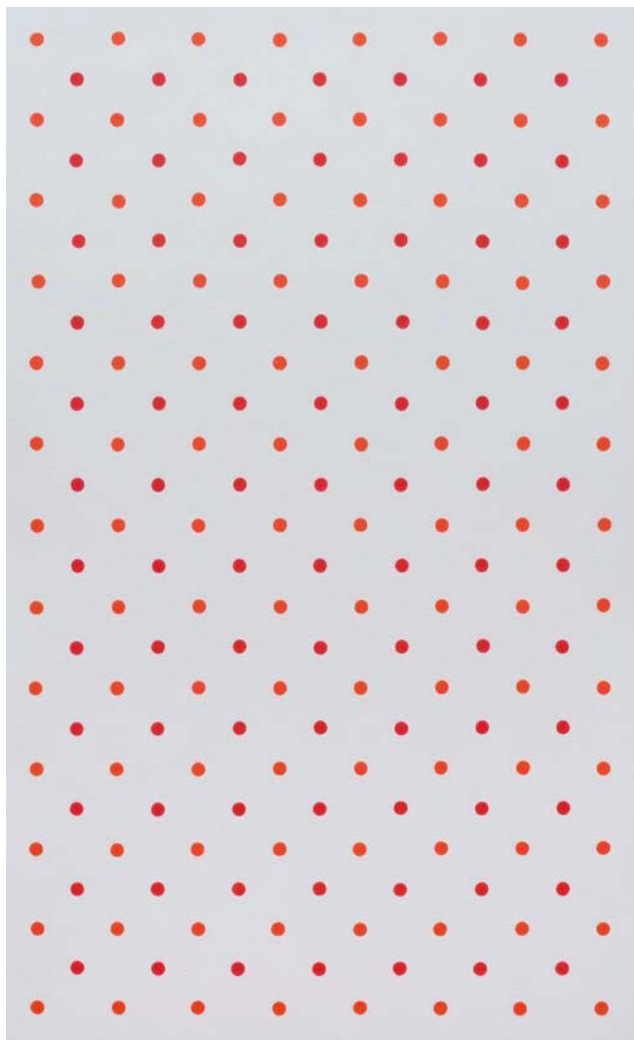

Gilda PICABEA

(Gentileza HACHE)

Sin título, 2021
Óleo sobre tela | 78 x 48 cm
Oil on canvas | 31 x 19 in