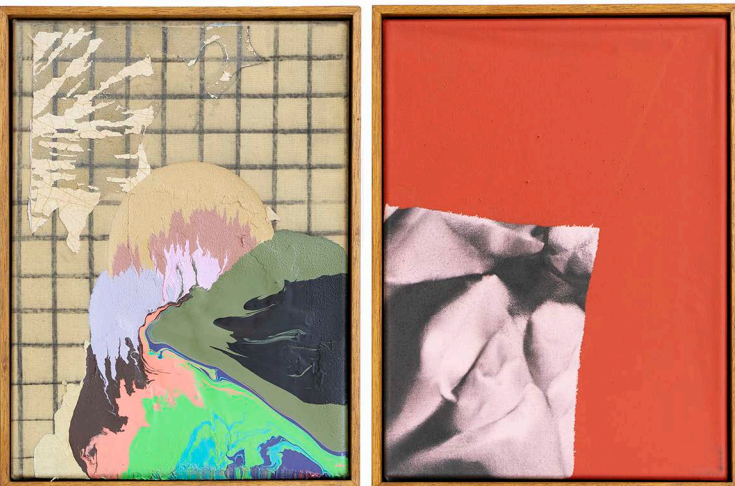

José Luis LANDET

(Gentileza waldengallery)

Paisaje Morfina A, 2020

Fragmento de oleo s/tea, pegamento, carbonilla, esmalte color, spray s/tela | 40 x 30 cm
Oil on canvas fragments, glue, charcoal, color enamel and spray on canvas | 15.7 x 12 in