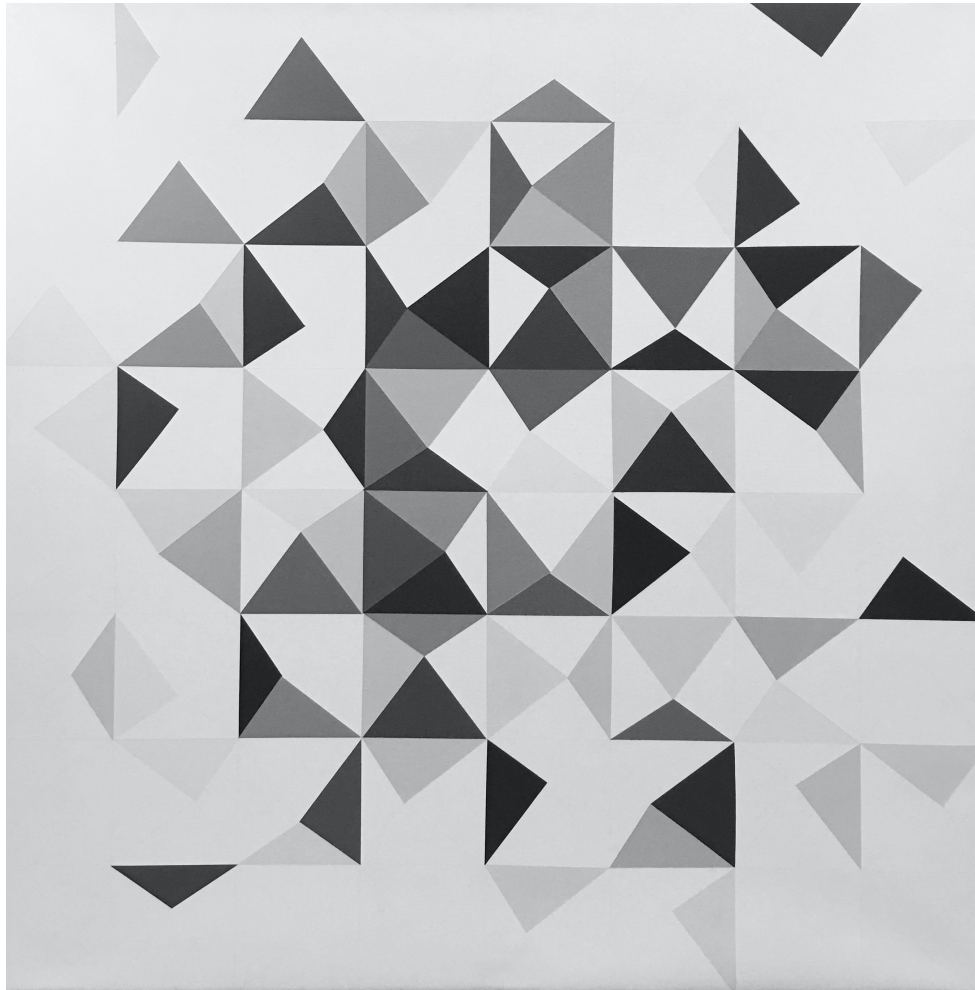

Natalia CACCHIARELLI

Tribeca, 2018

Acrílico sobre tela | 80 x 80 cm

Acrylic on canvas | 31 1/2 x 31 1/2 in