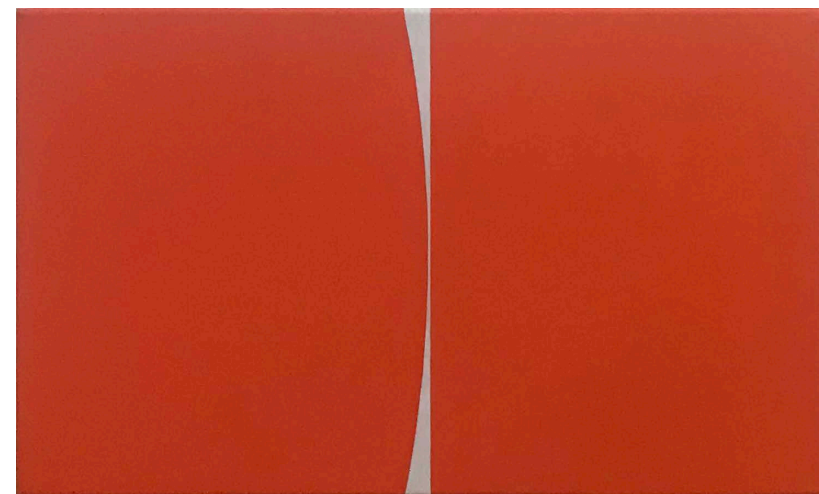

Otro beso , 2021
Óleo sobre tela | 30 x 50 cm
Oil on canvas | 12 x 19.7 in